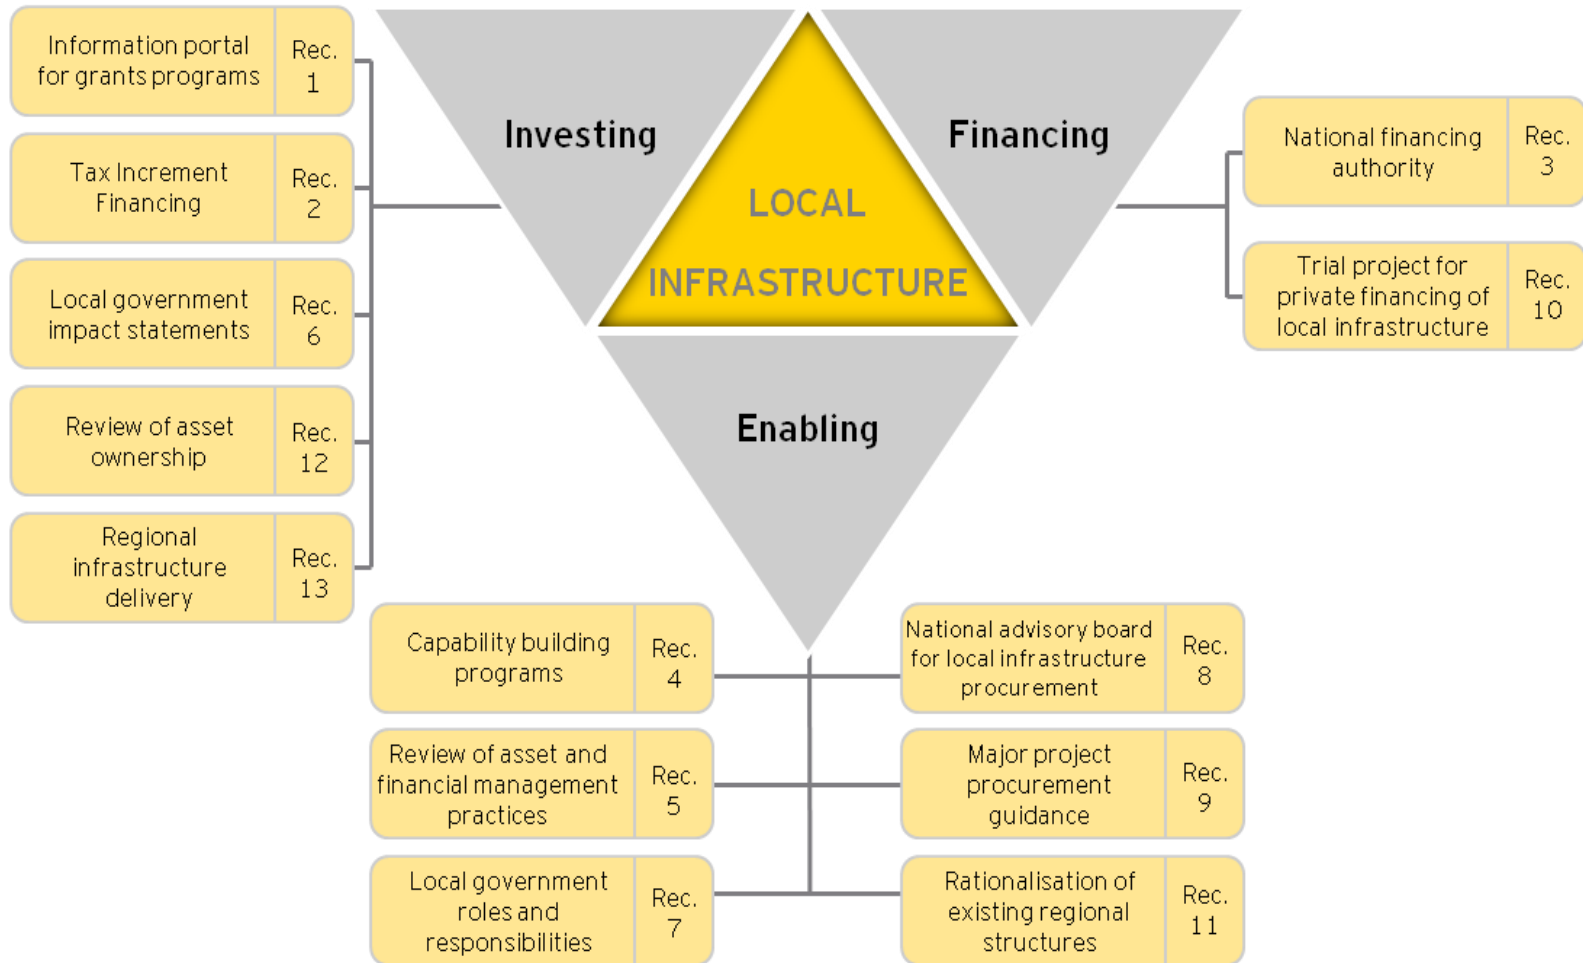

Darrin Grimsey Partner, Ernst & Young

ALGA National General Assembly
Canberra, June 2013

 **ERNST & YOUNG**
Quality In Everything We Do

<http://www.regional.gov.au/local/>

Strong Foundations for Sustainable Local Infrastructure

National financing authority for local government